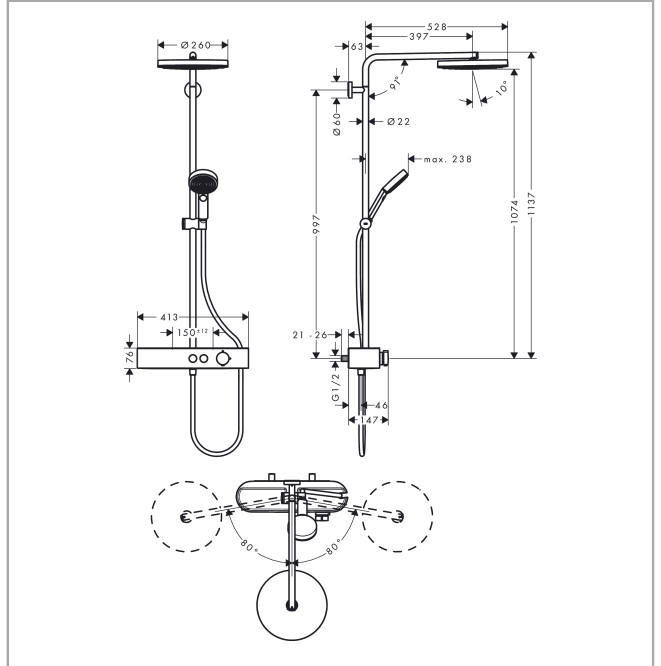

Pulsify S
Showerpipe 260 1jet with ShowerTablet Select 400
 Surfaces: **Chrome** Article Number: **24220000**

Description

product features

- consists of: overhead shower, hand shower, shower thermostat, shower bar, slider, shower hose
- overhead shower Pulsify 260 1jet
- shower head size overhead shower: 260 mm
- spray type overhead shower: PowderRain
- ball-joint: overhead shower angle adjustable
- spray type hand shower: PowderRain, IntenseRain, Massage spray
- Fast Drain empties the overhead shower from an angle of 10°
- removable shower head
- shelf made of plastic
- maximum flow rate at 3 bar: 10,9 l/min
- minimum flow pressure: 1,2 bar
- pipe can be shortened in height
- height-adjustable slider with locking push-button slider
- shower arm length overhead shower: 398 mm
- swivel shower arm
- CoolContact thermostat: Prevents the housing from heating up, making showering even safer
- thermostat ShowerTablet Select 400
- safety lock at 40°C
- convenient diversion via Select button
- simultaneous utilization of 2 functions
- mounting type: exposed installation
- centre distance 150 ± 12 mm
- Thermostat is delivered with buttons hand shower and overhead shower
- Eco-Function: the volume control regulates up to 30% of the water flow

Technology

Design awards

reddot winner 2021

Pulsify S
Showerpipe 260 1jet with ShowerTablet Select 400
 Surfaces: **Chrome** Article Number: **24220000**

Product image

Scale drawing

Flowchart