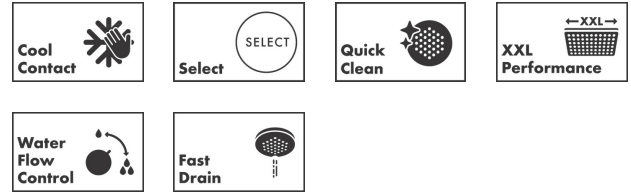

Pulsify S
Showerpipe 260 1jet with ShowerTablet Select 400
 Surfaces: **Chrome** Article Number: **24220000**

Description

product features

- consists of: overhead shower, hand shower, shower thermostat, shower bar, slider, shower hose
- overhead shower Pulsify 260 1jet
- shower head size overhead shower: 260 mm
- spray type overhead shower: PowderRain
- ball-joint: overhead shower angle adjustable
- spray type hand shower: PowderRain, IntenseRain, Massage spray
- Fast Drain empties the overhead shower from an angle of 10°
- removable shower head
- shelf made of plastic
- maximum flow rate at 3 bar: 10,9 l/min
- minimum flow pressure: 1,2 bar
- pipe can be shortened in height
- height-adjustable slider with locking push-button slider
- shower arm length overhead shower: 398 mm
- swivel shower arm
- CoolContact thermostat: Prevents the housing from heating up, making showering even safer
- thermostat ShowerTablet Select 400
- safety lock at 40°C
- convenient diversion via Select button
- simultaneous utilization of 2 functions
- mounting type: exposed installation
- centre distance 150 ± 12 mm
- Thermostat is delivered with buttons hand shower and overhead shower
- Eco-Function: the volume control regulates up to 30% of the water flow

Technology

Design awards

reddot winner 2021

Pulsify S
Showerpipe 260 1jet with ShowerTablet Select 400
 Surfaces: **Chrome** Article Number: **24220000**

Product image

Scale drawing

Flowchart